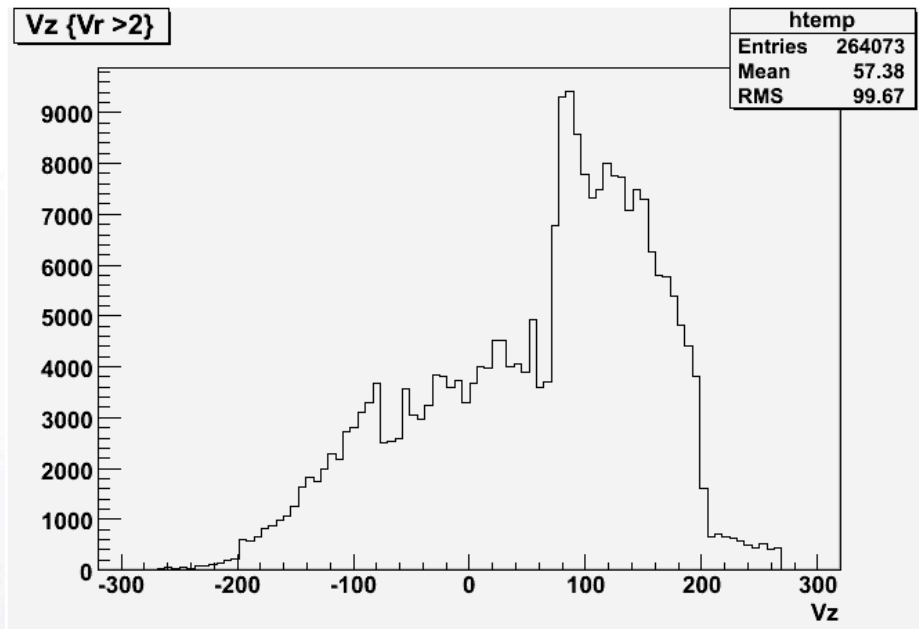

Event characteristics - eta

old

new

Event characteristics - zVertex

old

new