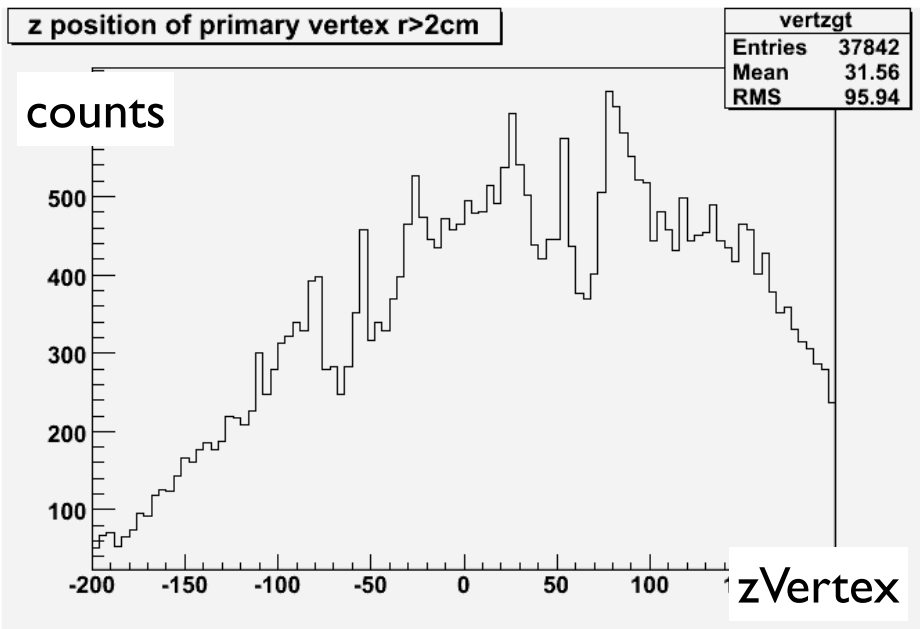

Event characteristics - eta

old

new

Event characteristics - zVertex

old

new